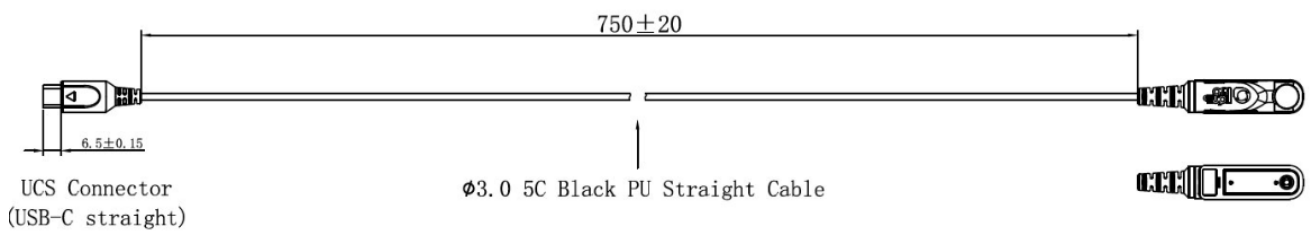

PROEQUIP USB-C CHARGING CABLE

FOR SEPURA SC20 & SC21 CONNECTOR

Personal charger cable for Sepura SC20 & SC21.

FEATURES & BENEFITS

- For USB-C outputs with PD/QuickCharge
- Straight 75cm cable
- Tested according EMC directive 2014/30/EU
 - Standards
 - EN 55032:2015+A1:2020 + A11:2020
 - EN 55035:2017 + A11:2020

MODEL	ART.NO
ProEquip Personal USB-C Charging cable for Sepura SC series	71264