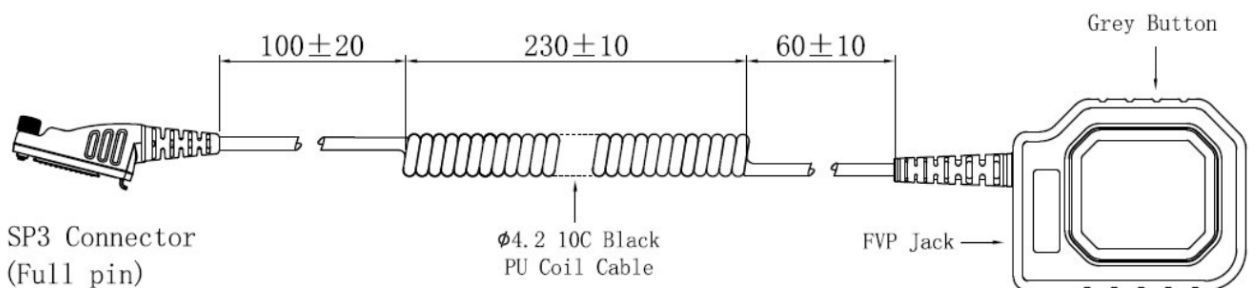

PROEQUIP PRO-PTT

PTT ADAPTER FOR SEPURA WITH PELTOR NEXUS CONNECTOR

Robust PTT adapter with Sepura robust connector, Nexus jack for Peltor configuration headsets

FEATURES & BENEFITS

- Heavy duty Robust PTT adapter.
- A large PTT on the front.
- IP67 water protection.
- NEXUS jack in the bottom for headset - Peltor configuration.
- Robust clip.
- Cable length ~39cm.
- Robust connector with metal hook for secure and reliable use.

MODEL	ART.NO
ProEquip PRO-PTT Robust box rugged Sepura – Peltor Nexus connection	30290