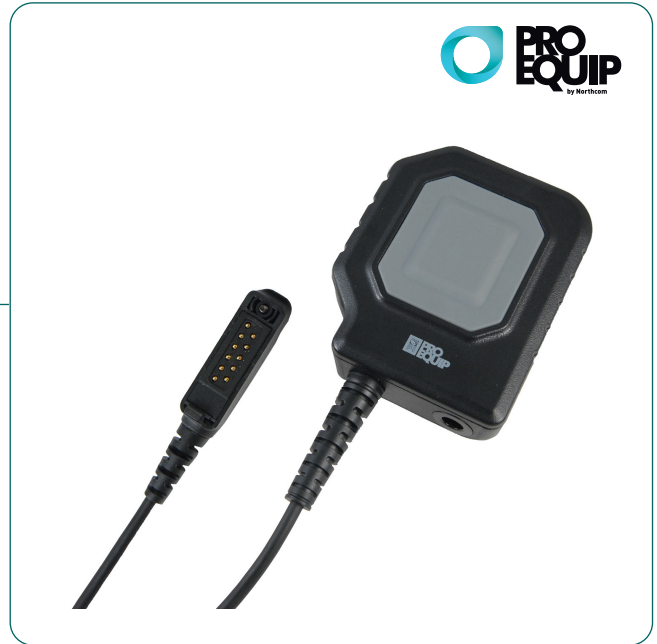

PROEQUIP PRO-PTT

PTT ADAPTER FOR SEPURA WITH PELTOR NEXUS CONNECTOR

Robust PTT adapter with Sepura robust connector, Nexus jack for Peltor configuration headsets

FEATURES & BENEFITS

- Heavy duty Robust PTT adapter.
- A large PTT on the front.
- IP67 water protection.
- NEXUS jack in the bottom for headset - Peltor configuration.
- Robust clip.
- Cable length ~39cm.
- Robust connector with metal hook for secure and reliable use.

MODEL	ART.NO
ProEquip PRO-PTT Robust box rugged Sepura – Peltor Nexus connection	30290